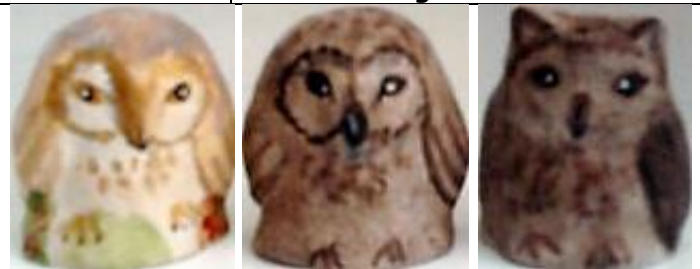

Zodiac Virgo
TTG September 2016

Zodiac Scorpio
from second set

Birds

The birds are featured on a plinth, showing their habitat.

Barn owl

Black and white woodpecker

Blackbird

Blue tit

Green woodpecker

kingfisher

Little owl

Long-eared owl

Mallard

Owl

Owl

Penguin

Robin

Tawny owl

White goose

Dogs

Border collie
TTG January 2005

Bulldog

Dalmatian
TTG August 2005

German shepherd
TTG November 2011