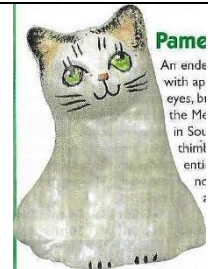

Pamela
TTG June 2006