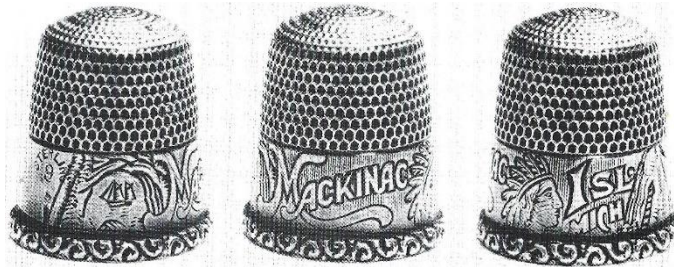

MACKINAC ISL. MICH

USA

Sterling
SIMONS
patterned rim