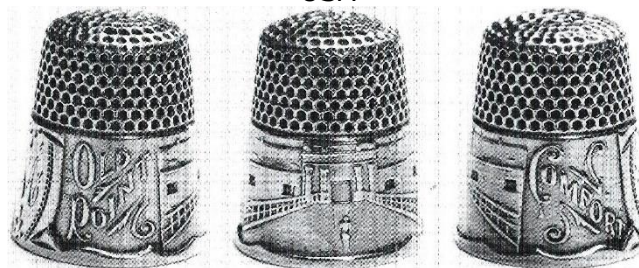

---

**OLD POINT COMFORT**

USA

Sterling  
KETCHAM & MCDUGALL  
'PAT. SEP.21.81'

---

---

**OMAN**

silver  
gilt finishing