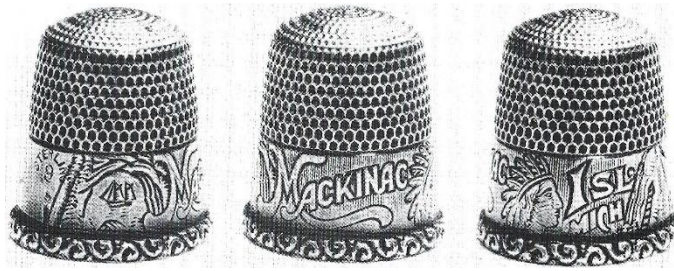

---

**MACCHU PICHU PERU**

925 silver

---

---

**MACKINAC ISL. MICH**

USA

Sterling  
SIMONS  
patterned rim