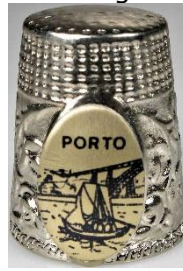

Portugal

silver-plate  
TOPAZIO  
gilt finishing

---

**PORTUGAL**

silver filigree with enamelling  
TOPAZIO

---

**PORTUGAL SOUVENIR OF PORTUGAL**

silver-plated with enamelled badge  
TOPAZIO