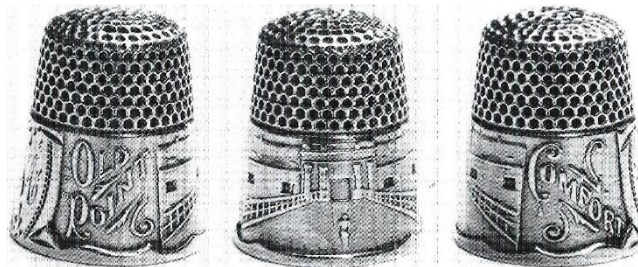

---

**NIAGARA FALLS**

USA

Sterling  
KETCHAM & MCDUGALL  
'PAT. SEP.21.81'

---

**Niagara Falls**

USA

sterling  
TOM EDWARDS  
gold nugget on apex