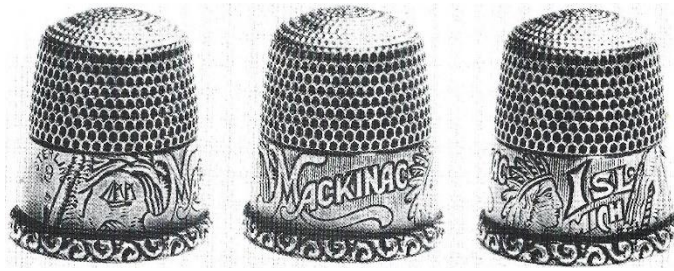

MACCHU PICHU

Peru

925 silver
rope-like rim

MACCHU PICHU PERU

925 silver

MACKINAC ISL. MICH

USA

Sterling
SIMONS
patterned rim